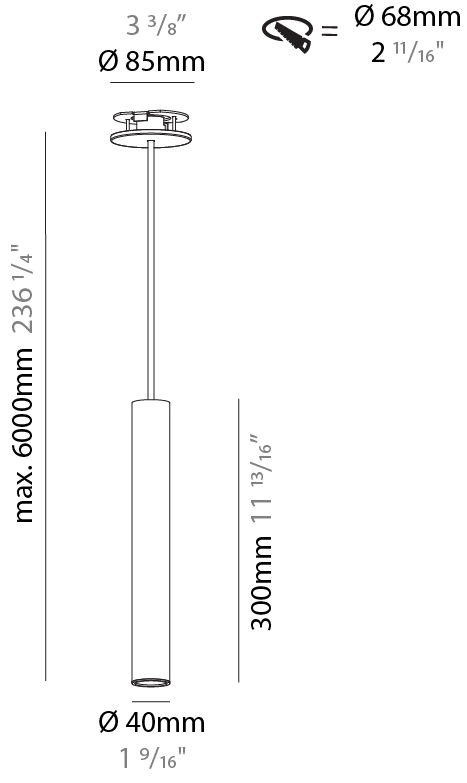

GENERAL

Series: Hangover
Subseries: Hangover Monopoint Recessed Canopy
Brand: Prolicht
Division: Architectural
Mounting Type: Suspension
Mounting Location: Ceiling
Subcategory: Pendant

PHYSICAL

Shape: Cylinder
Diameter (mm): 40
Diameter (in): 1 9/16"
Height (mm): 300
Height (in): 11 13/16"
Max. Overall Height (mm): 2300
Max. Overall Height (in): 90 9/16"
Light Distribution: Downlight
Diffuser: Shine Ring 0-6
Fixture Finish: SSR / BKV / CWI / CRY / HAB / LAG / UFT / ITA / RUA / RUR / MIC / FTG / MYG / TWT / LOD / PUS / FRO / FUP / KIA / POP / BLS / SPG / MEY / GOH / GUM / CHC / COM / ABZ / JAG / OBR / MOS / ROR
Fixture Material: Aluminum
Cable Details: 2000mm / 6000mm Cable in White / Black / Orange / Red
Cut-out Measurements: 68mm / 2 11/16"

ELECTRICAL

Lamp Type: LED (Zhaga Standard)
Input Wattage (W): 10.9
Total Output Wattage (W): 9
Dimming: Non-Dimmable
Driver Included: Yes
Driver Location: External
Driver Type: Constant Current
Driver Class: Class 2
Input Voltage (V): 120
Constant Current (mA): 500
Upon Request: Remote: 0-10Vdc dimming / Phase dimming 120Vac

LED

Number of LEDs: 1
Color Temperature (°K): 2700 / 3000 / 4000
Max. Delivered Lumen (lm): 842
CRI: >90 CRI
Lamp Life (hrs): 50000
Upon Request: ***3500K available in minimum quantities (larger quantities upon request)

OPTICAL

Reflector°: 40 / 50

RATINGS AND CERTIFICATIONS

Certified By: Certified for North American Standards
IP rating: IP20